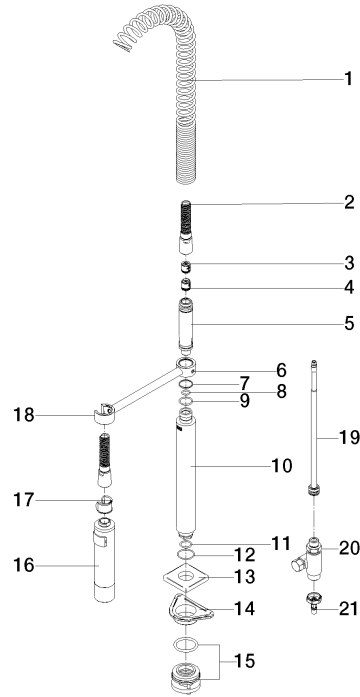

SERIES-VARIOUS Profi spray set - Chrome

27 785 970

- spray flow
- automatic diverter for spout/Profi spray set
- height of mixer mm
- individual rosette x mm
- profi spray hole diameter 30mm
- sprayface with anti-scaling system
- lead-free

Can only be combined with 33826680, 32815680.

Intrinsic protection against back flow.

	Chrome	27 785 970-00
	Brushed Platinum	27 785 970-06
	Platinum	27 785 970-08
	Dark Chrome	27 785 970-19
	Brushed Dark Platinum	27 785 970-99

SERIES-VARIOUS Profi spray set - Chrome

27 785 970

SERIES-VARIOUS Profi spray set - Chrome

27 785 970

SERIES-VARIOUS Profi spray set - Chrome

27 785 970

Spare parts list

No.	Item Number	Name	Quantity used	Delivery time
1	09 16 02 034 90	spring	1	2
2	90 30 02 065 00-00	hose	1	10
3	09 23 01 046 90	back-flow preventer	1	2
4	90 23 01 141 00 90	back-flow preventer	1	2
5	09 30 01 067 10-00	adaptor	1	10
6	09 31 11 049 90	pin	1	2
7	09 14 15 012 90	ring	1	2
8	09 14 10 003 90	seal	1	2
9	09 14 10 031 90	seal	1	2
10	90 11 10 099 00-00	connection	1	-
Spare part can no longer be ordered, please order the replacement item				
11	90 14 10 010 00 90	seal	1	2
12	09 14 10 120 90	seal	1	2
13	90 27 97 033 00-00	rosette	1	10
14	09 18 40 090 90	sleeve	1	2
15	90 23 10 048 00 90	fixing set	1	2
16	04 12 11 094 10-00	shower	1	10
17	90 18 40 035 00 90	sleeve	1	2
18	04 17 20 014 00-00	holder	1	10
19	90 28 20 068 00 90	connection	1	2
20	90 17 09 046 12 90	diverter	1	2
21	04 30 04 019 00 90	hose	1	2